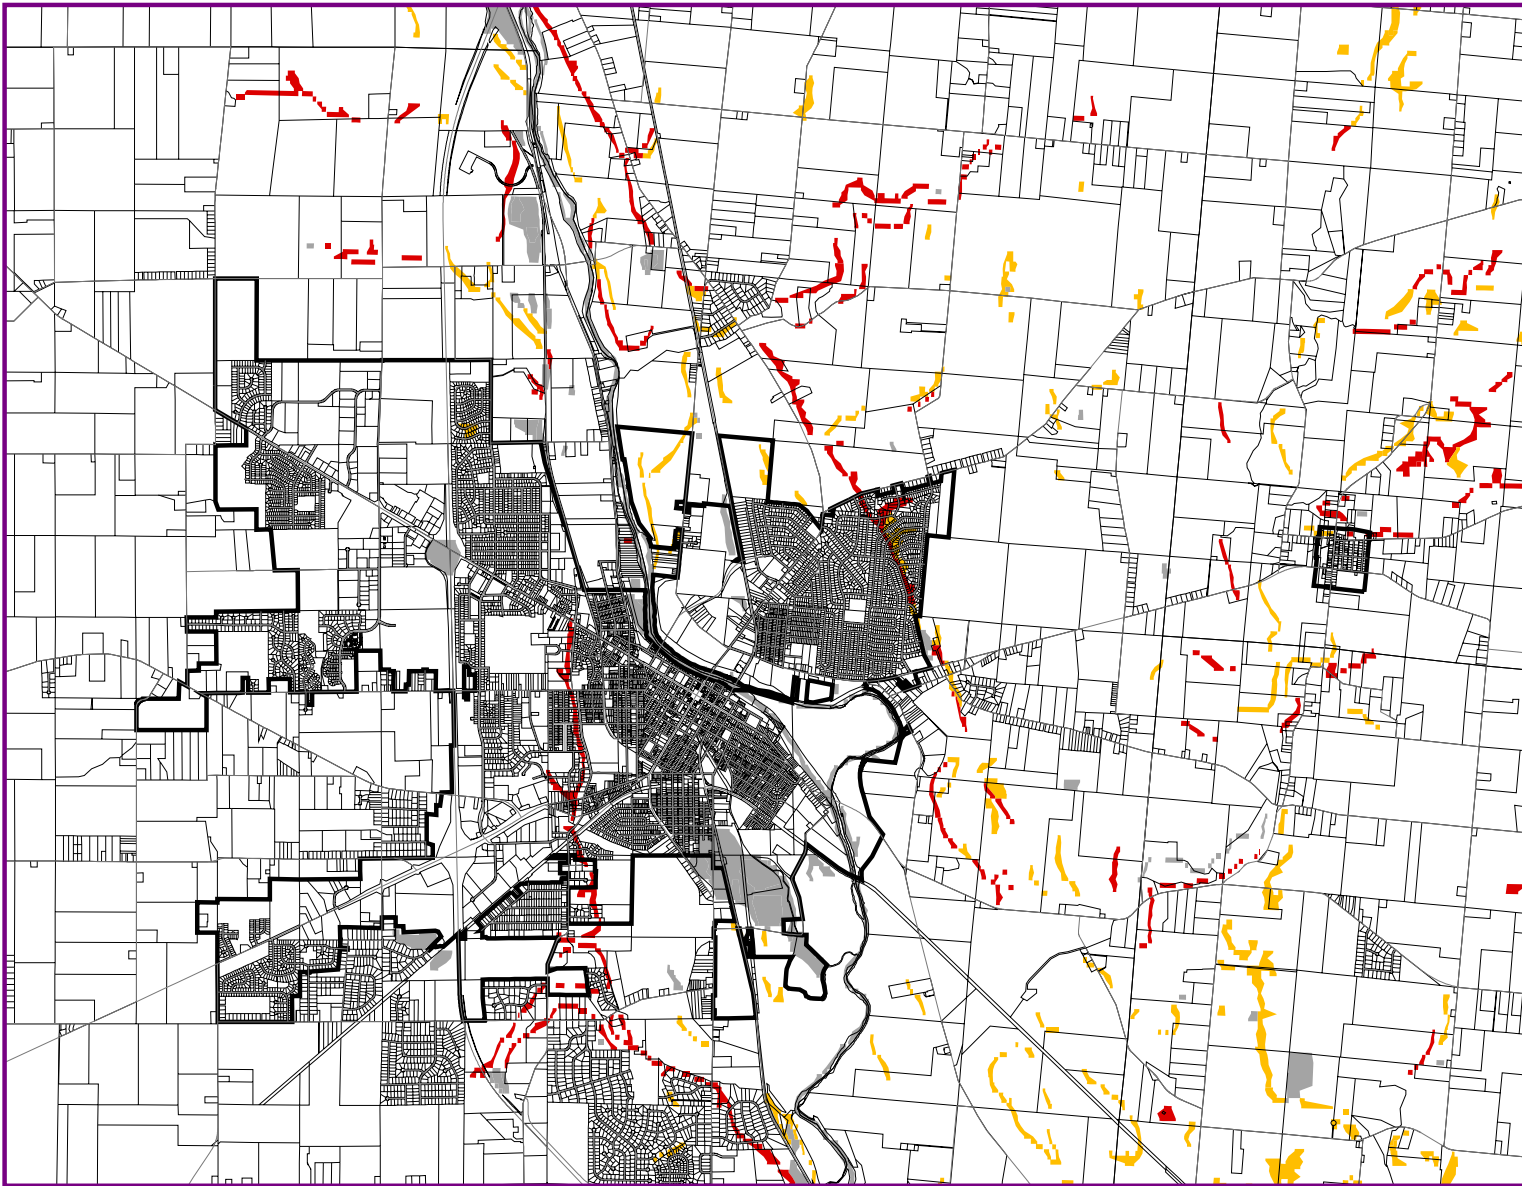

Figure 6-1
Slopes
Troy, Ohio

Slopes
0-6% Slopes
6-12% Slopes
12+% Slopes
Not Rated